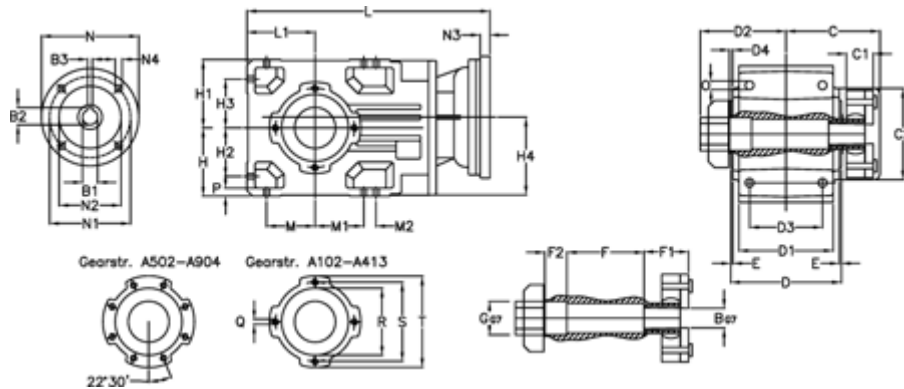

Article number: 29600102146030
 Description: Bevel helical gearbox
 A102QF20-21,4-P80B5

Measures

B = 20	D1 = 95	F2 = 36	L = 302.0	N3 = -
B1 = 19	D2 = 90	G = 32	L1 = 70	N4 = M10x12
B2 = 21.8	D3 = 75	GA = 14,5 NM	M = 50.0	O = 9.5
B3 = 6	d4 = 4.5	H = 70	M1 = 50.0	P = 9
C = 101.5	Description = A102QF-xx-P80 B5	H1 = 70	M2 = -	Q = M8x12
C1 = 29	E = 3.0	H2 = 50.0	N = 200	R = 80
C2 = 83.0	F = 77.5	H3 = 50.0	N1 = 165	S = 100
D = 117	F1 = 36.0	H4 = 83.0	N2 = 130	T = 120